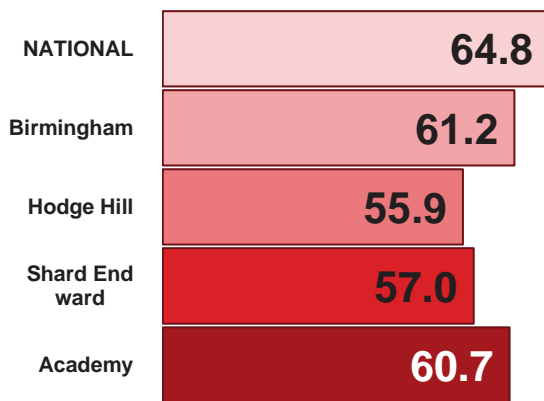

URN / DfE: 141270 / 3302434
 Type: Academy Converter (opened 01/09/14)
 Location: Shard End, Hodge Hill, B34 7PY
 Ofsted: Good (28/06/17)
 Primary Roll: 415
 Trust: HILLSTONE PRIMARY SCHOOL

	Academy	Ward	Constituency	Birmingham
FSM:	43.1%	42.2%	30%	28.3%
Disadvantaged:	56.6%	58.8%	45.6%	42.3%
EAL:	5.3%	11.7%	61.5%	42%
Mobility:	5.5%	9.9%	12.3%	10.6%
Overall Absence:	3.9%	-	-	4.5%

EYFSP % Good Level of Development

Phonics % Year 1 Working At

Key stage 1 % Reading, Writing & Maths (at least expected)

Key stage 2 % Reading, Writing & Maths (at least expected)

Key stage 2 data is based on the Provisional data release