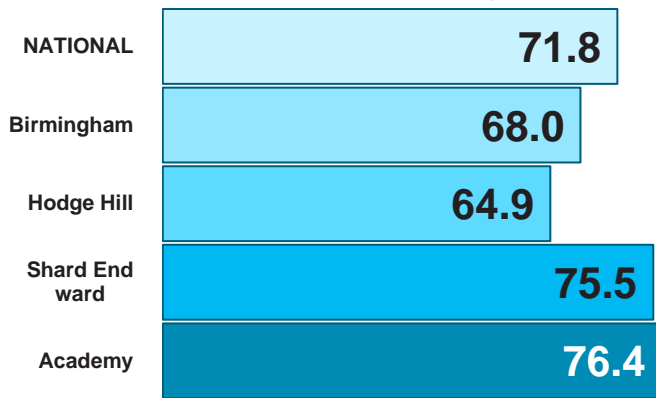

URN / DfE: 141270 / 3302434
 Type: Academy Converter (opened 01/09/14)
 Location: Shard End, Hodge Hill, B34 7PY
 Ofsted: Good (28/06/17)
 Primary Roll: 415
 Trust: HILLSTONE PRIMARY SCHOOL

	Academy	Ward	Constituency	Birmingham
FSM:	43.1%	42.2%	30%	28.3%
Disadvantaged:	56.6%	58.8%	45.6%	42.3%
EAL:	5.3%	11.7%	61.5%	42%
Mobility:	5.5%	9.9%	12.3%	10.6%
Overall Absence:	3.9%	-	-	4.5%

EYFSP % Good Level of Development

Phonics % Year 1 Working At

Key stage 1 % Reading, Writing & Maths (at least expected)

Key stage 2 % Reading, Writing & Maths (at least expected)

Key stage 2 data is based on the Provisional data release