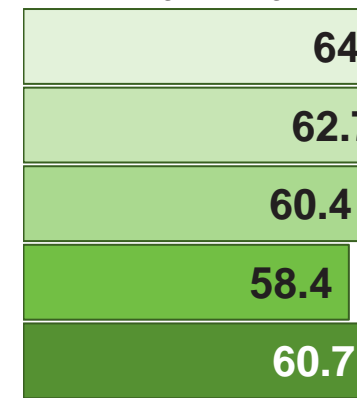

URN / DfE: 141270 / 3302434
 Type: Academy Converter (opened 01/09/14)
 Location: Shard End, Hodge Hill, B34 7PY
 Ofsted: Good (28/06/17)
 Primary Roll: 415
 Trust: HILLSTONE PRIMARY SCHOOL

	Academy	Ward	Constituency	Birmingham
FSM:	43.1%	42.2%	30%	28.3%
Disadvantaged:	56.6%	58.8%	45.6%	42.3%
EAL:	5.3%	11.7%	61.5%	42%
Mobility:	5.5%	9.9%	12.3%	10.6%
Overall Absence:	3.9%	-	-	4.5%

EYFSP % Good Level of Development

Phonics % Year 1 Working At

Key stage 1 % Reading, Writing & Maths (at least expected)

Key stage 2 % Reading, Writing & Maths (at least expected)

Key stage 2 data is based on the Provisional data release