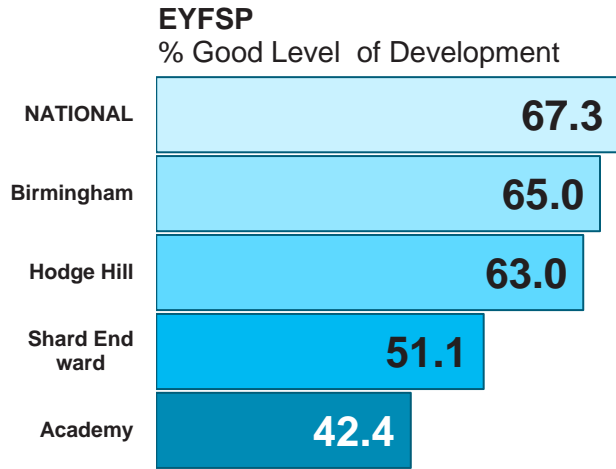

URN / DfE: 141270 / 3302434  
 Type: Academy Converter (opened 01/09/14)  
 Location: Shard End, Hodge Hill, B34 7PY  
 Ofsted: Good (28/06/17)  
 Primary Roll: 406  
 Trust: HILLSTONE PRIMARY SCHOOL

	Academy	Ward	Constituency	Birmingham
FSM:	50.8%	54.6%	41.2%	38.4%
Disadvantaged:	52.2%	59%	45.9%	42.8%
EAL:	6.5%	19.6%	57.4%	40.5%
Mobility:	17%	12.6%	10.6%	10.1%
Overall Absence:	6.6%	-	-	6.7%

*(Autumn and spring term 2023)*

Key stage 2 data is based on the Revised data release

Produced on 30/01/2024 by Data & Intelligence Team, Children and Families Directorate, Birmingham City Council